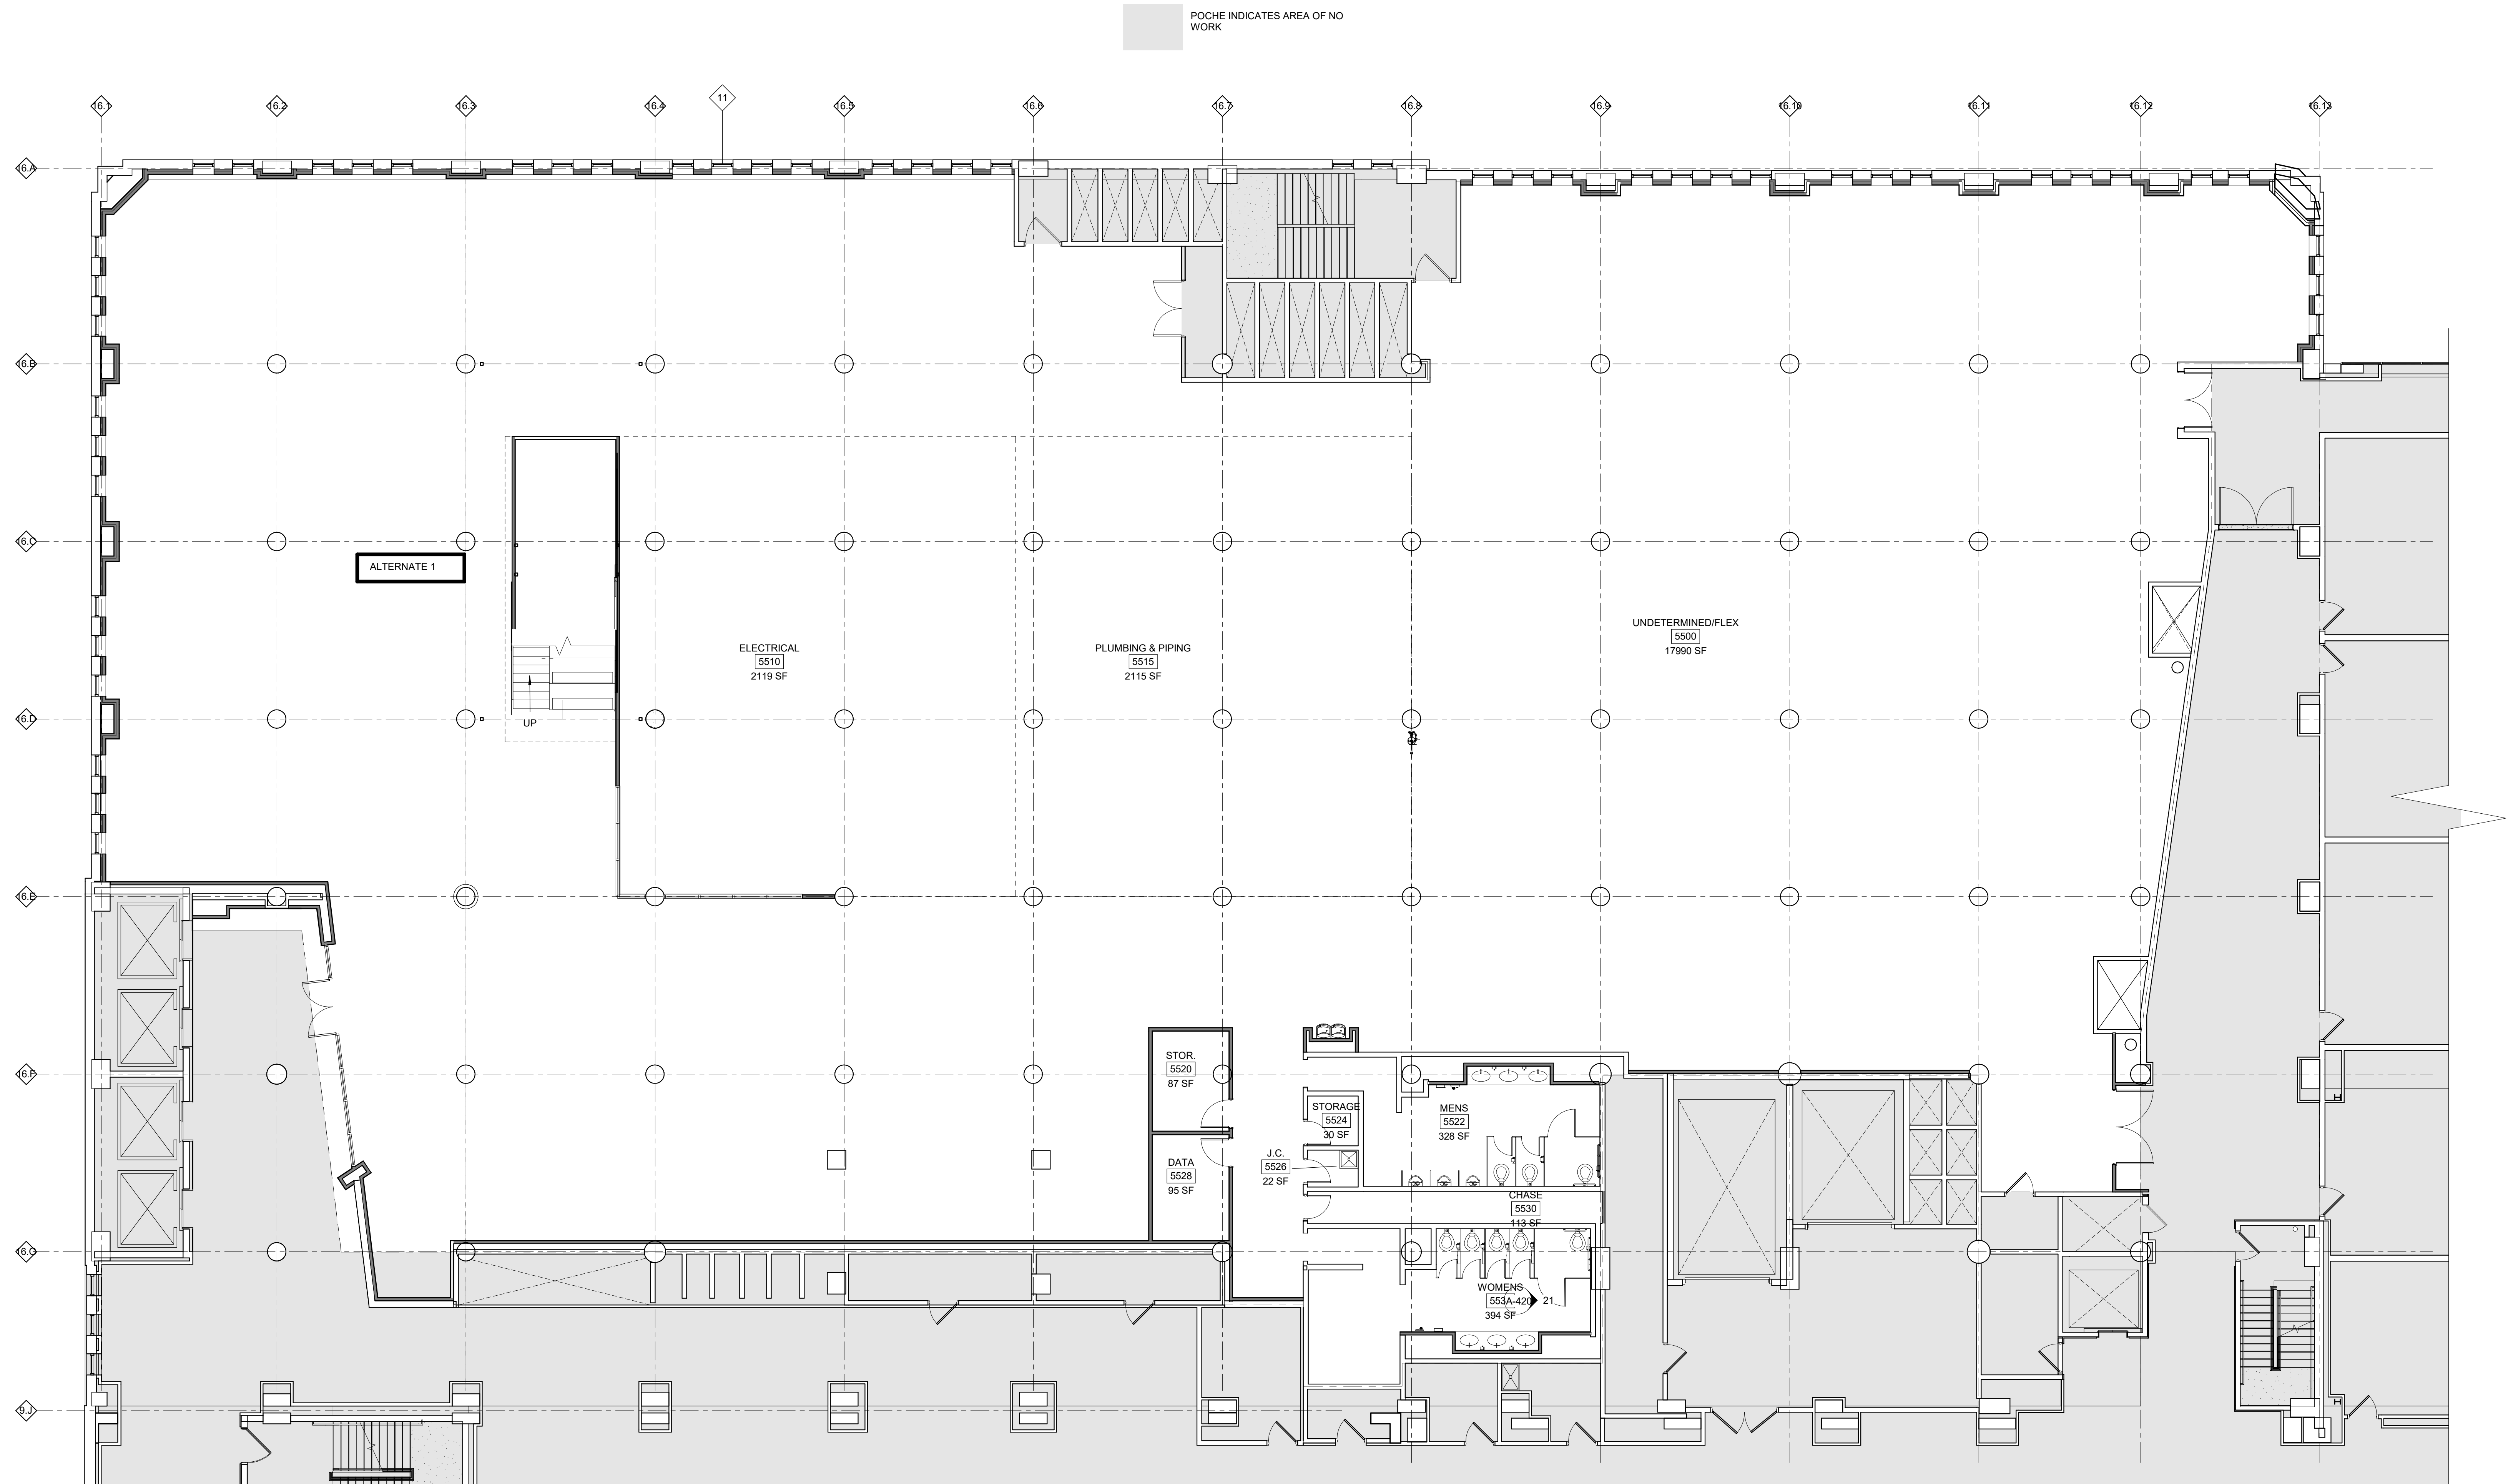

1 FIFTH FLOOR PLAN ALTERNATE 1 & 4 EQUIPMENT PLAN
1/8" = 1'-0"

Drawn By: GP
Checked By: DJP
Project Manager: DJP

Revisions

NO.	DESCRIPTION

SWBR Project Number 20016.00

EQ-101
FIFTH FLOOR
EQUIPMENT PLAN-
INFORMATION
ONLY

DECEMBER 11, 2020
CONTRACT DOCUMENTS -
BID SET